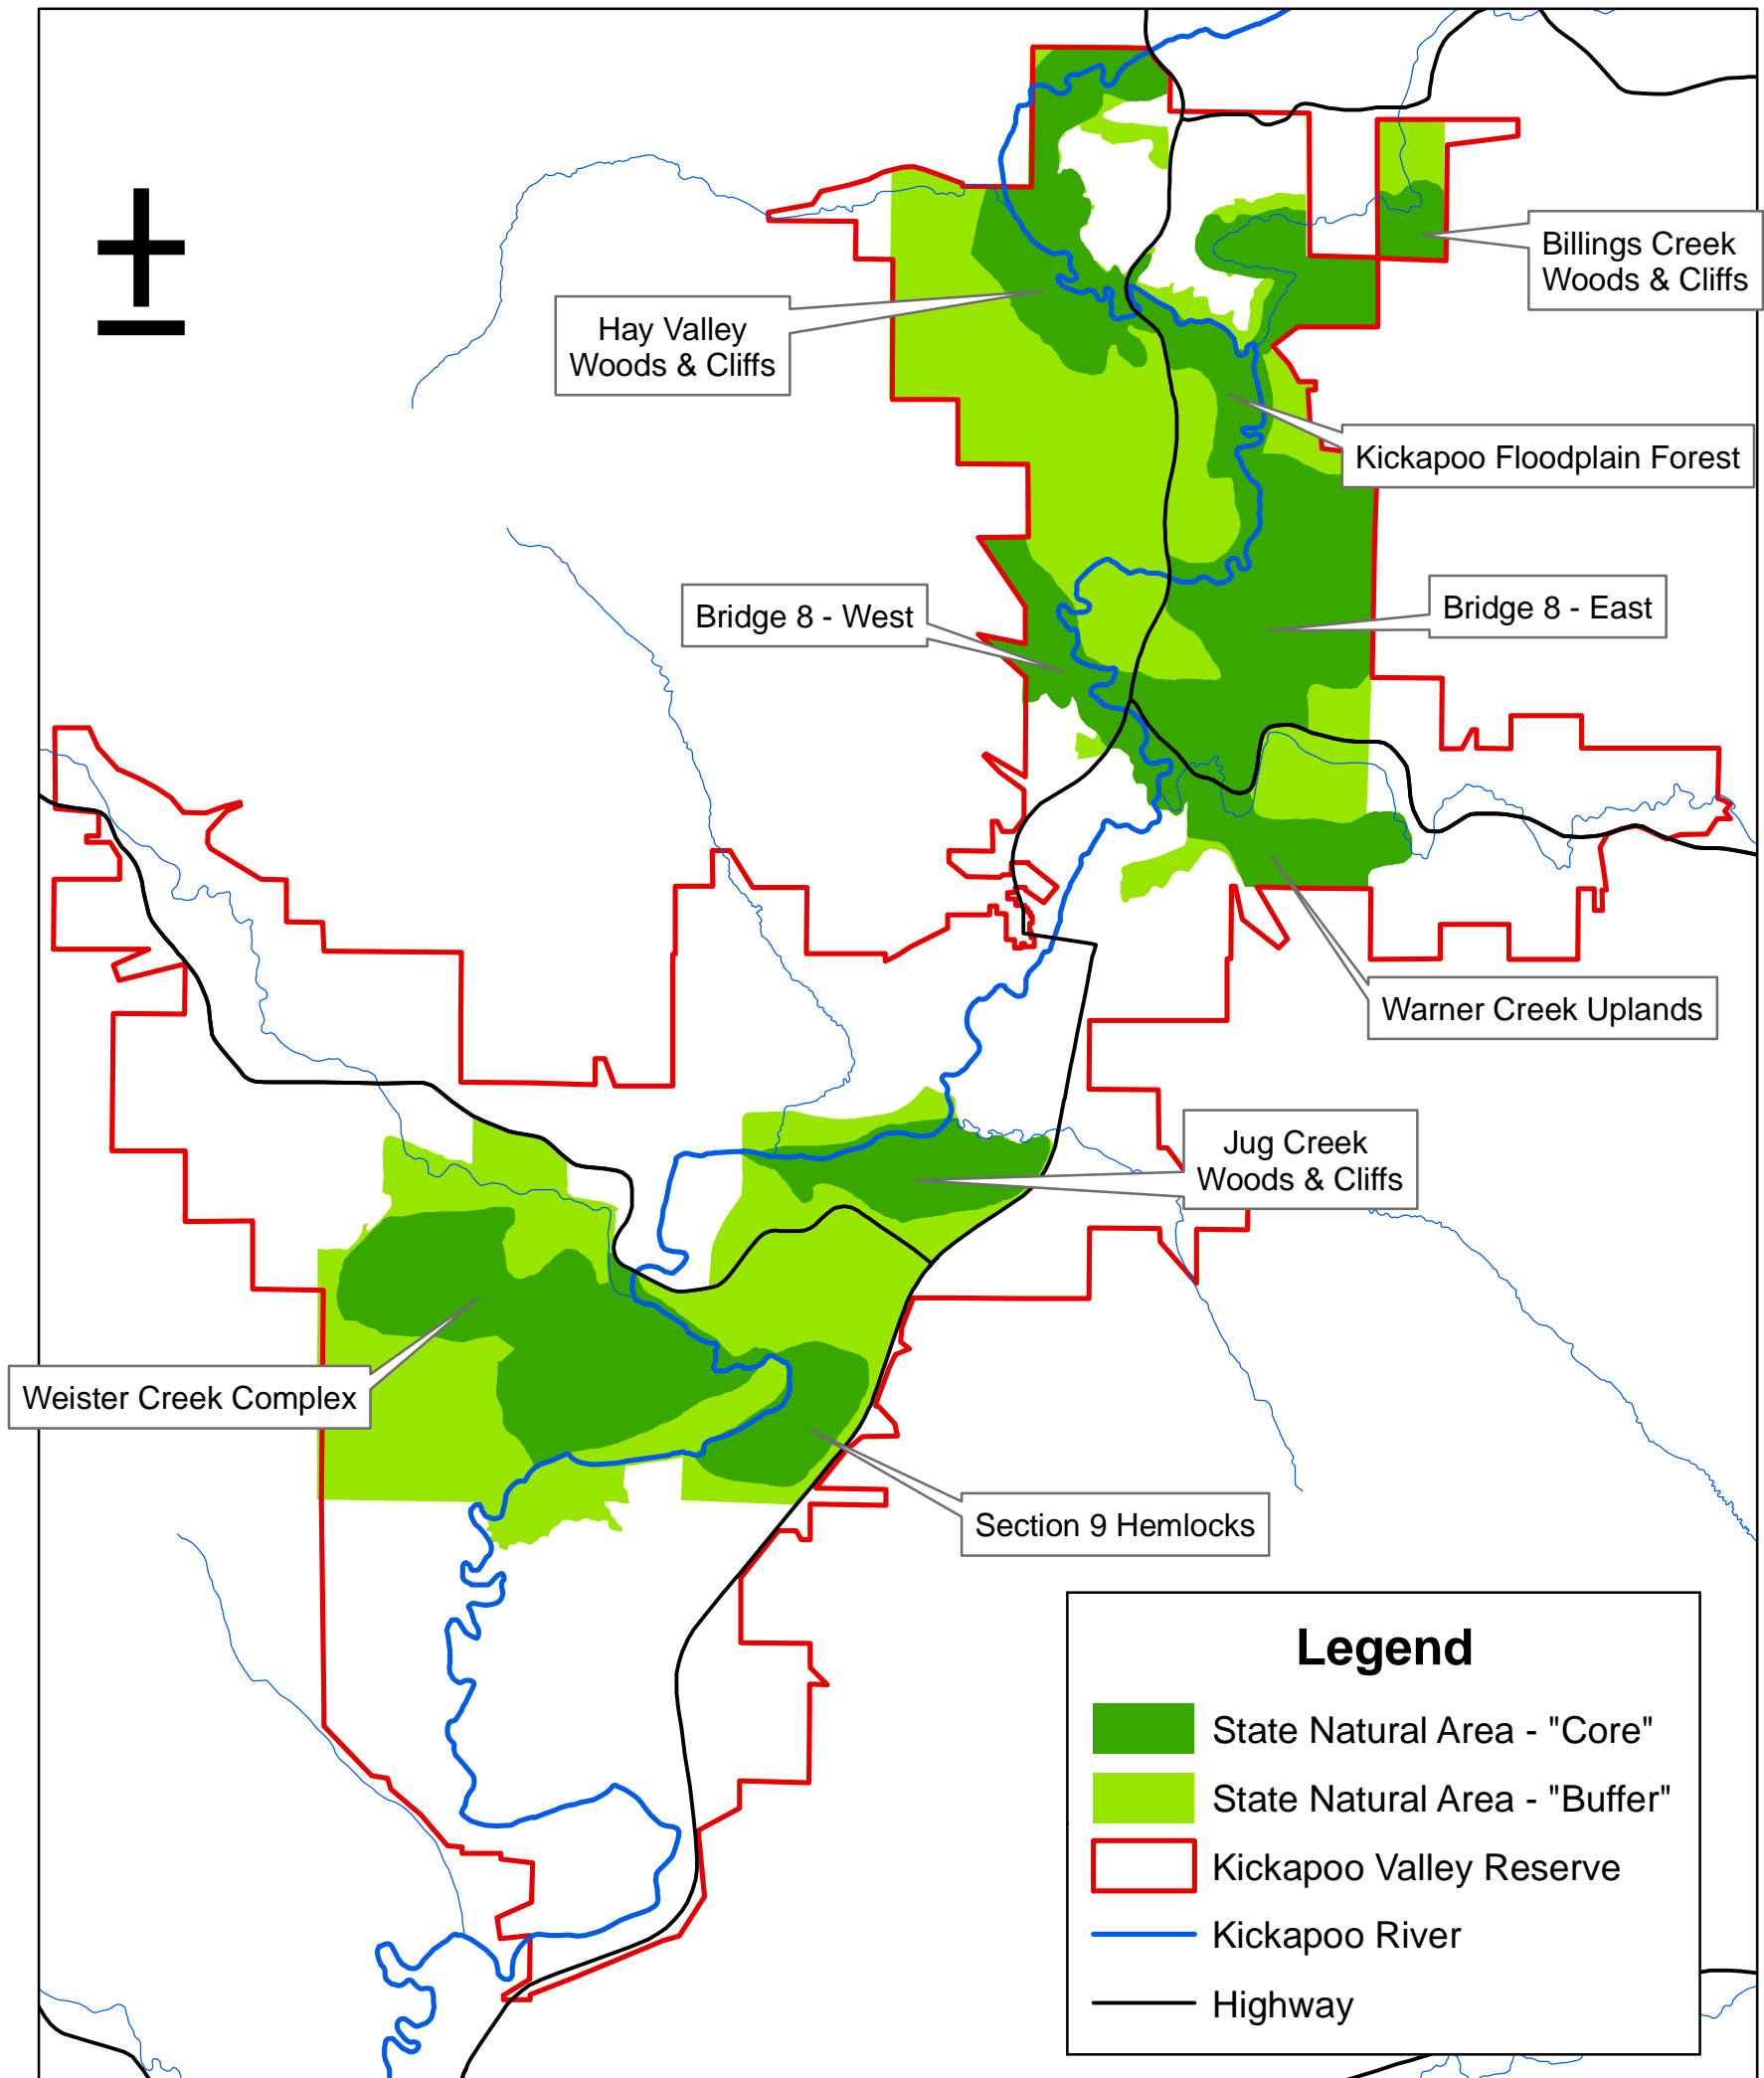

# Kickapoo Valley Reserve

## 2002 WDNR State Natural Areas

Data Sources:  
 State Natural Areas by WDNR, 1998  
 Streams from USGS 1:24000 Quads  
 Roads from Vernon County 1995 Orthophotos  
 Reserve Boundary from ACOE, 1997

Digitized Lines Are Not Survey Quality

Map Created for Kickapoo Valley Reserve Master Plan  
 Original Data Compiled by Helen Kahn, July 1999  
 Recreated by Ben Johnston, November 2006