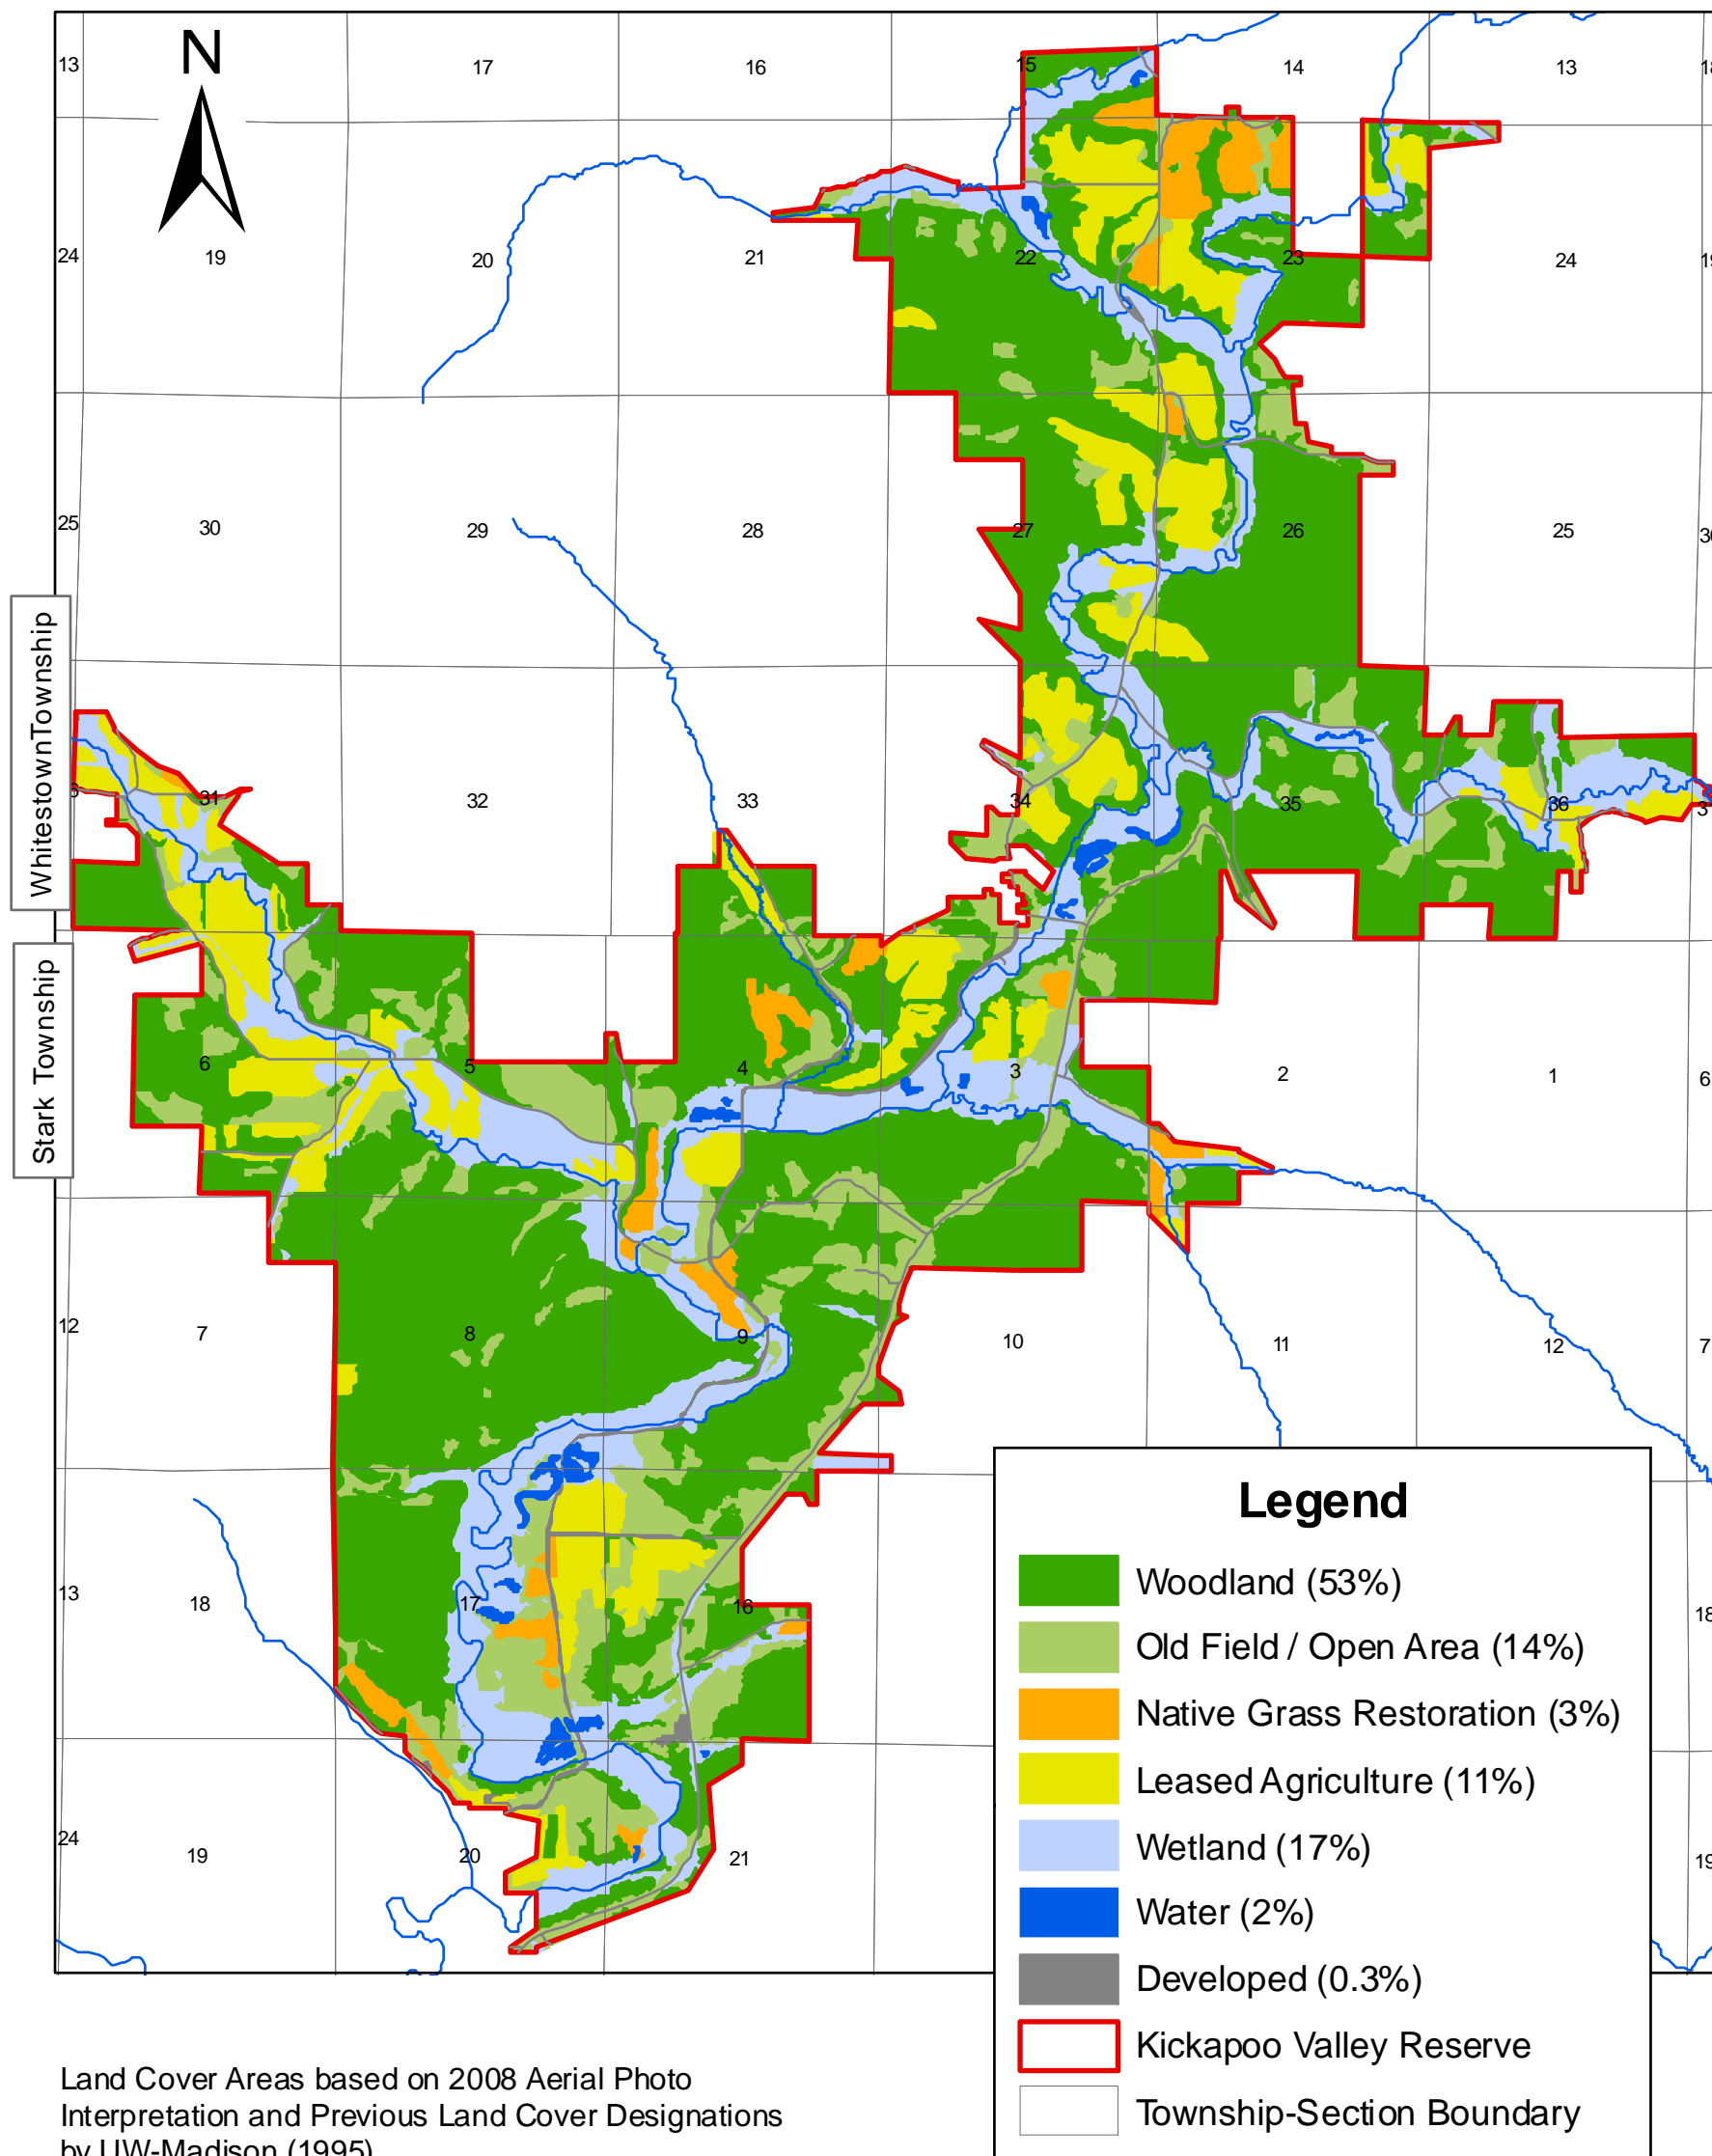

Kickapoo Valley Reserve

2000's Land Cover

Land Cover Areas based on 2008 Aerial Photo Interpretation and Previous Land Cover Designations by UW-Madison (1995)

Map Created for Kickapoo Valley Reserve Master Plan, December 2010

Digitized Lines Are Not Survey Quality