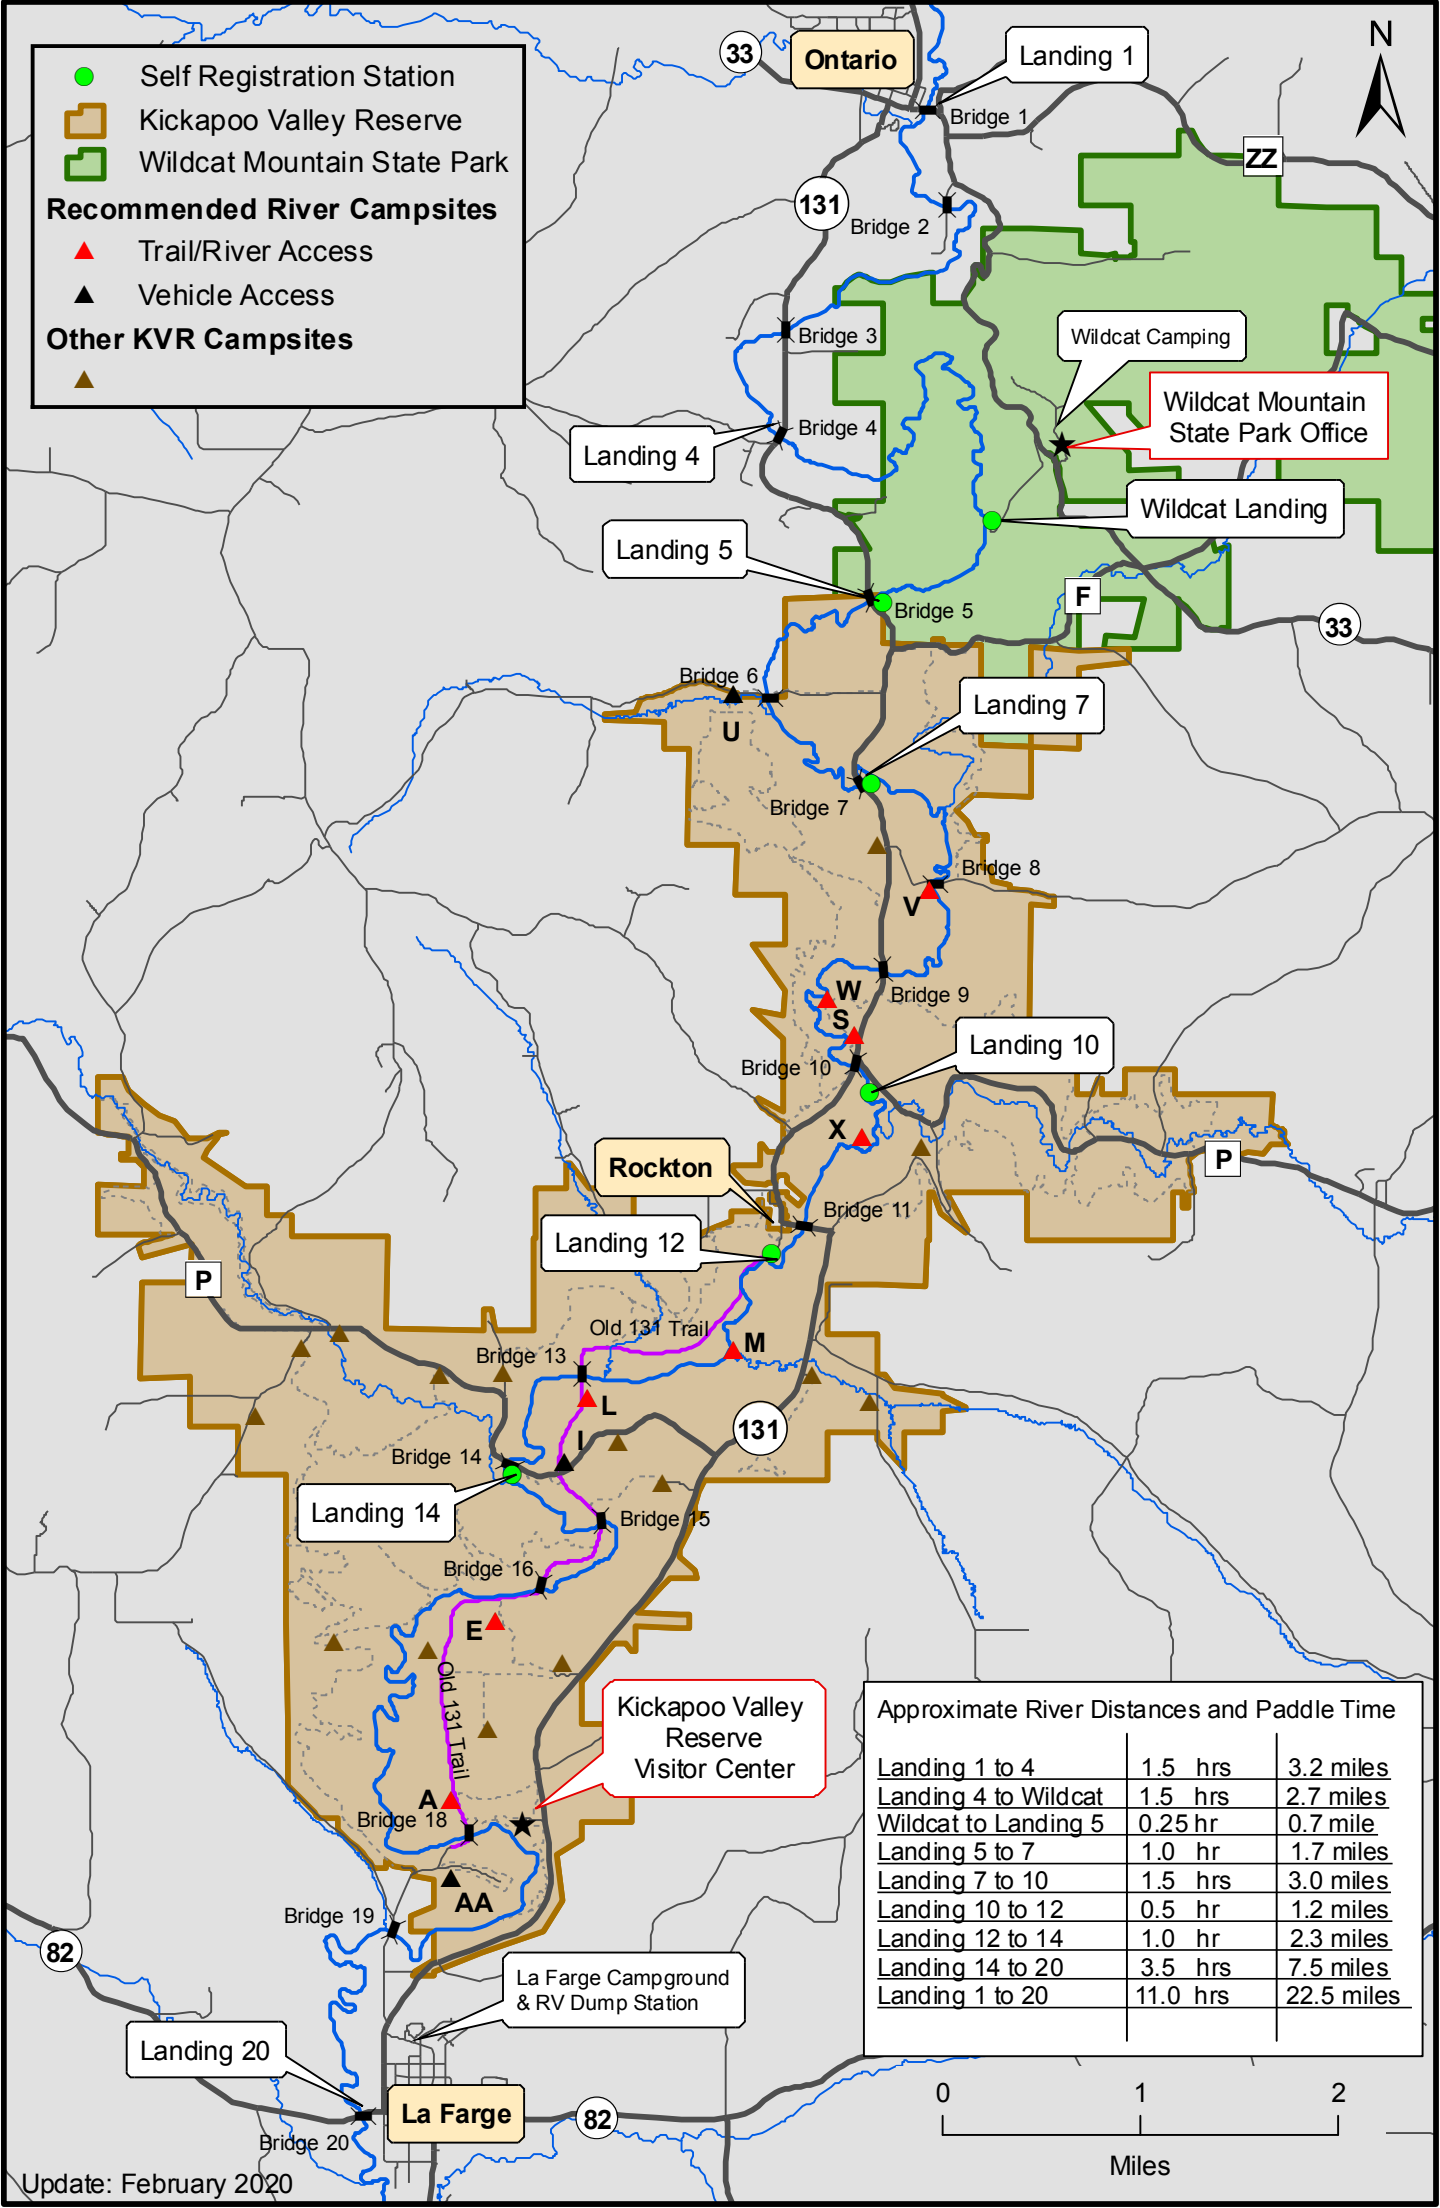

- Self Registration Station
- Kickapoo Valley Reserve
- Wildcat Mountain State Park

Recommended River Campsites

- ▲ Trail/River Access
- ▲ Vehicle Access

Other KVR Campsites

- ▲

Approximate River Distances and Paddle Time

Landing 1 to 4	1.5 hrs	3.2 miles
Landing 4 to Wildcat	1.5 hrs	2.7 miles
Wildcat to Landing 5	0.25 hr	0.7 mile
Landing 5 to 7	1.0 hr	1.7 miles
Landing 7 to 10	1.5 hrs	3.0 miles
Landing 10 to 12	0.5 hr	1.2 miles
Landing 12 to 14	1.0 hr	2.3 miles
Landing 14 to 20	3.5 hrs	7.5 miles
Landing 1 to 20	11.0 hrs	22.5 miles