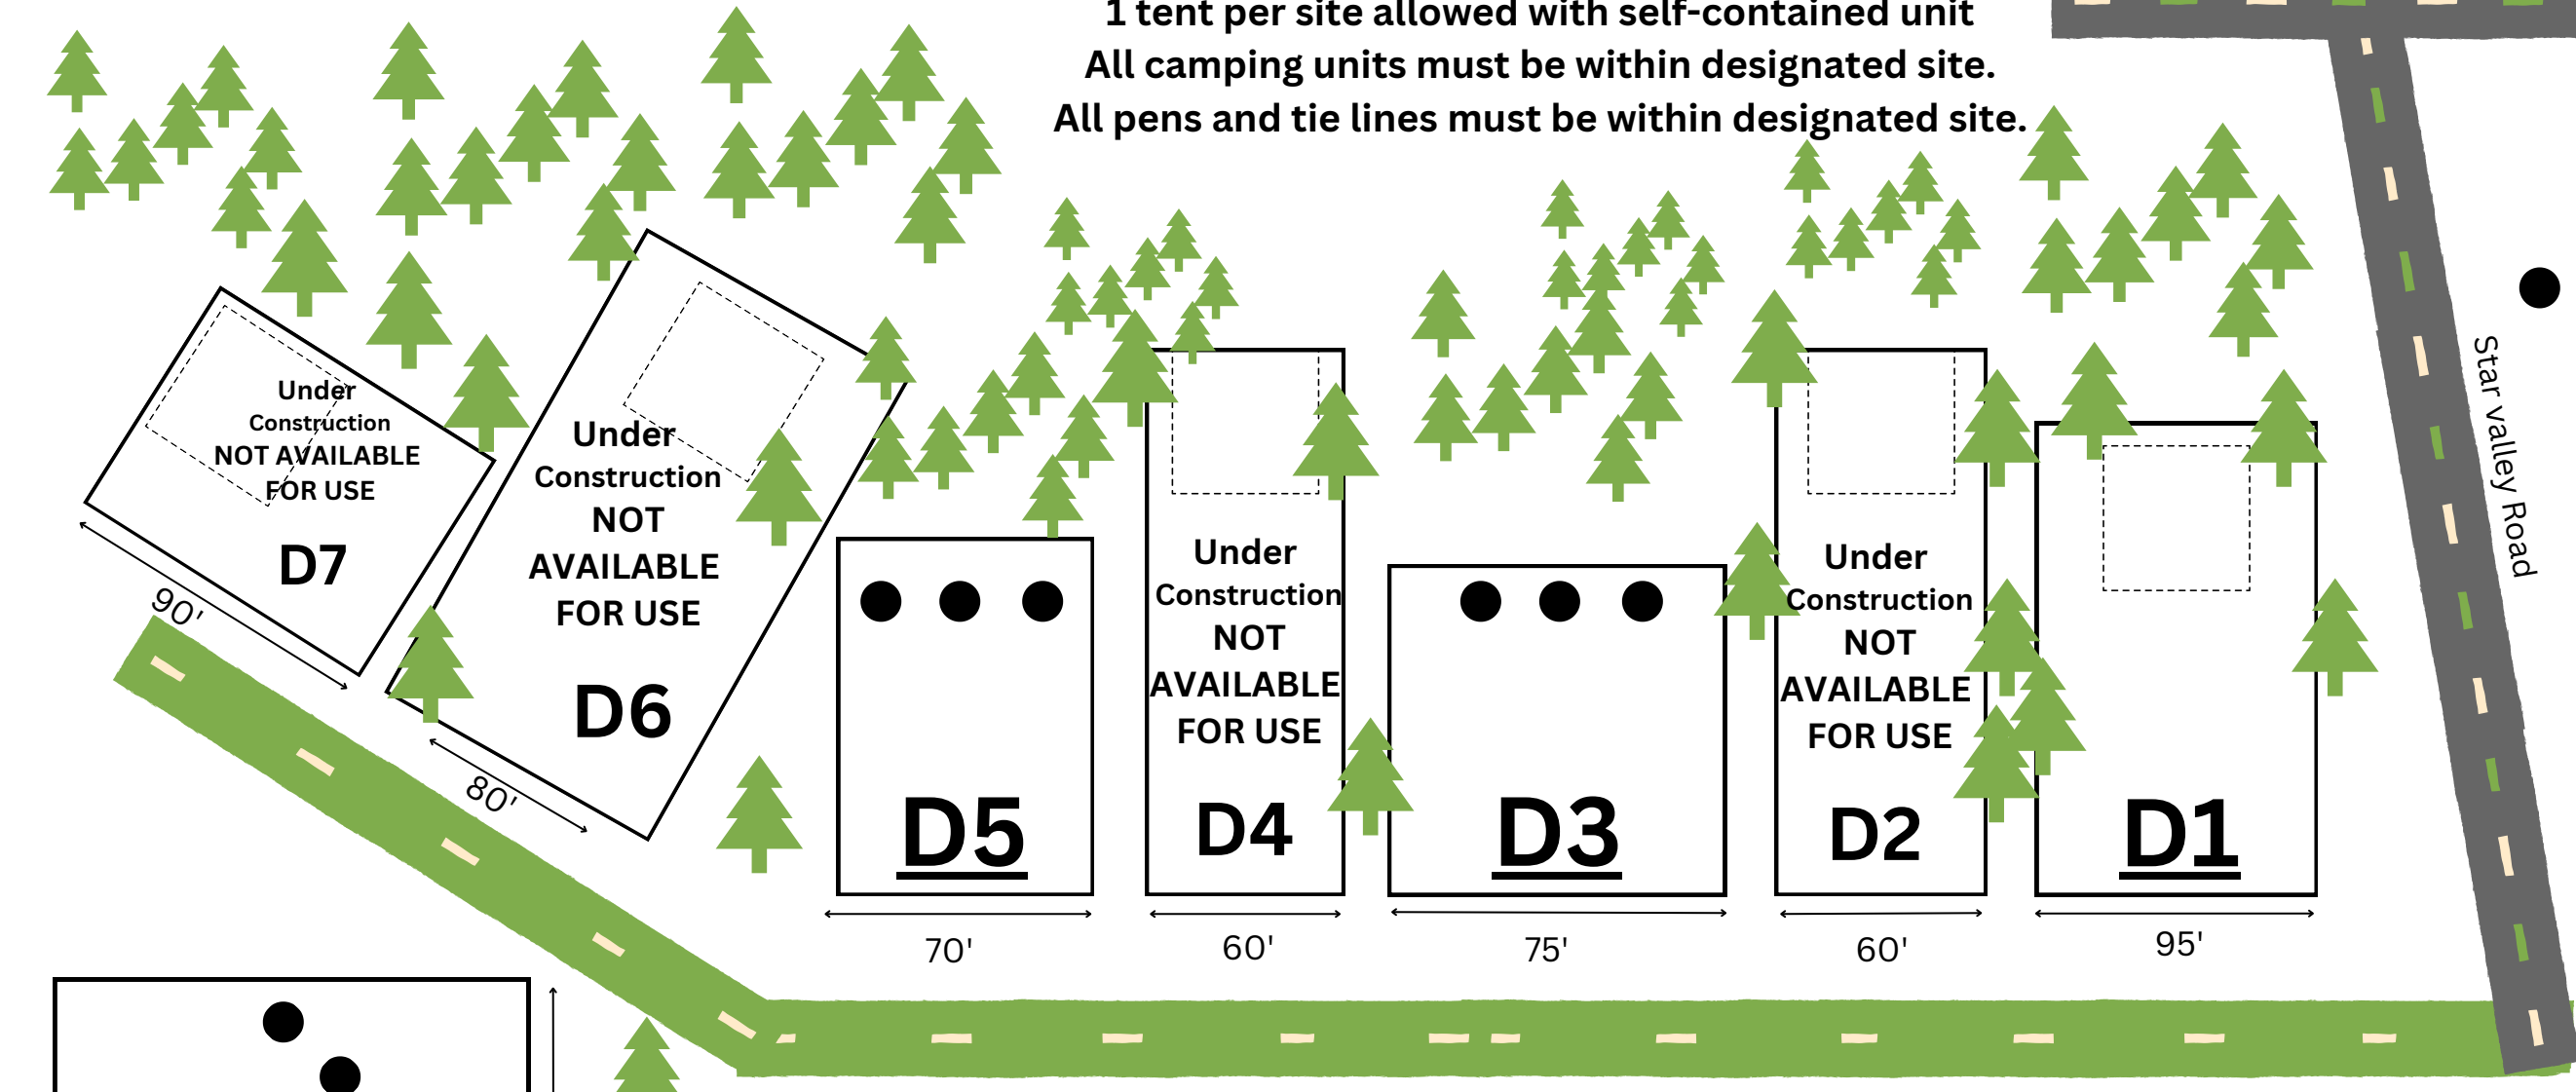

Campsite D - Willow Camp

Self-contained units only

1 tent per site allowed with self-contained unit
 All camping units must be within designated site.
 All pens and tie lines must be within designated site.

- High Tie Line Poles
- Pen (supply your own)
- Information Kiosk
- Manure Pit
- Tree
- Equestrian/Hike Trail
- Shared Use Trail
- Driveway/Road
- Unimproved Drive

Day Parking
No camping allowed in this area.
No loose horses allowed in camp.

Dogs must be on leash April 15- July 31 including in camp.
Minimum \$75 cleaning fee for any site left with manure, hay or damage.

Updated 2/2025
 Kickapoo Valley Reserve
 S3661 State Road 131
 La Farge, WI 54639
 kvr.state.wi.us
 608-625-2960