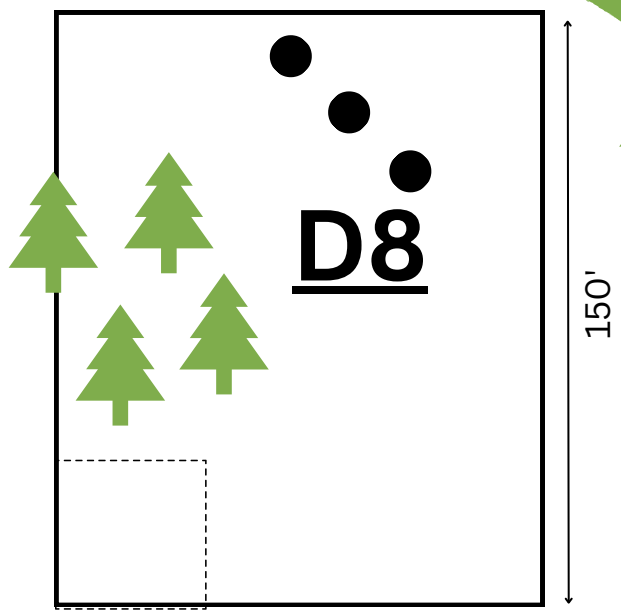

Campsite D - Willow Camp

Self-contained units only

1 tent per site allowed with self-contained unit
 All camping units must be within designated site.
 All pens and tie lines must be within designated site.

- High Tie Line Poles
- Pen (supply your own)
- Information Kiosk
- Manure Pit
- Tree
- Equestrian/Hike Trail
- Shared Use Trail
- Driveway/Road
- Unimproved Drive

Day Parking
No camping allowed in this area.
No loose horses allowed in camp.